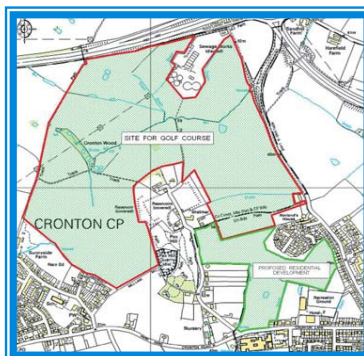

There is a nominal charge of £1.50 per person.

Feel free to pop in and have a chat!

THE FIGHT TO SAVE FARNWORTH'S GREENBELT CONTINUES

In a previous edition of **intouch**, we informed you about the proposed relocation of Widnes Golf Club with the condition to build 330 houses on Farnworth greenbelt between Cronton Lane and Norlands Lane.

Your Farnworth councillors hosted a public meeting to discuss the situation with over 200 local residents. *Every* person who attended the meeting opposed the plans.

While no official request for planning permission has yet been submitted, your Conservative councillors have continued to work with local resident action groups on this matter.